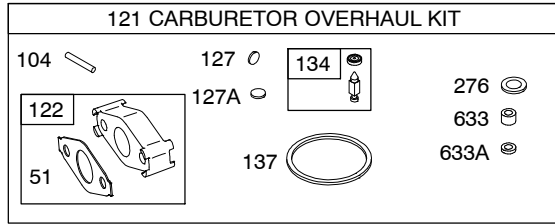

22 742 746 219 220

847

25 26

46

29B 28

16

358B ENGINE GASKET SET

Illustrations cover a range of engines. Parts shown without corresponding text may not be used on your specific engine.